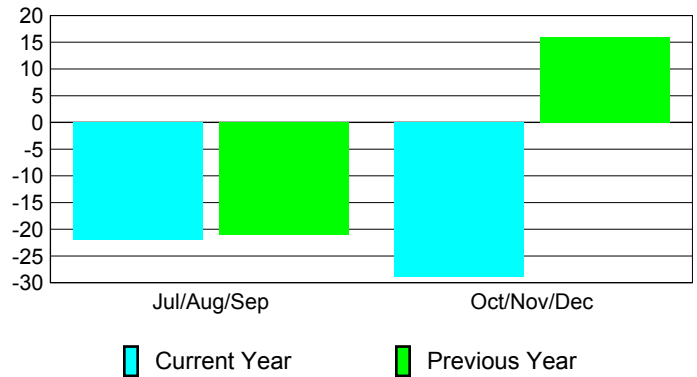

Comparison of Membership Gain/Loss

Current Year Compared to the Previous Year